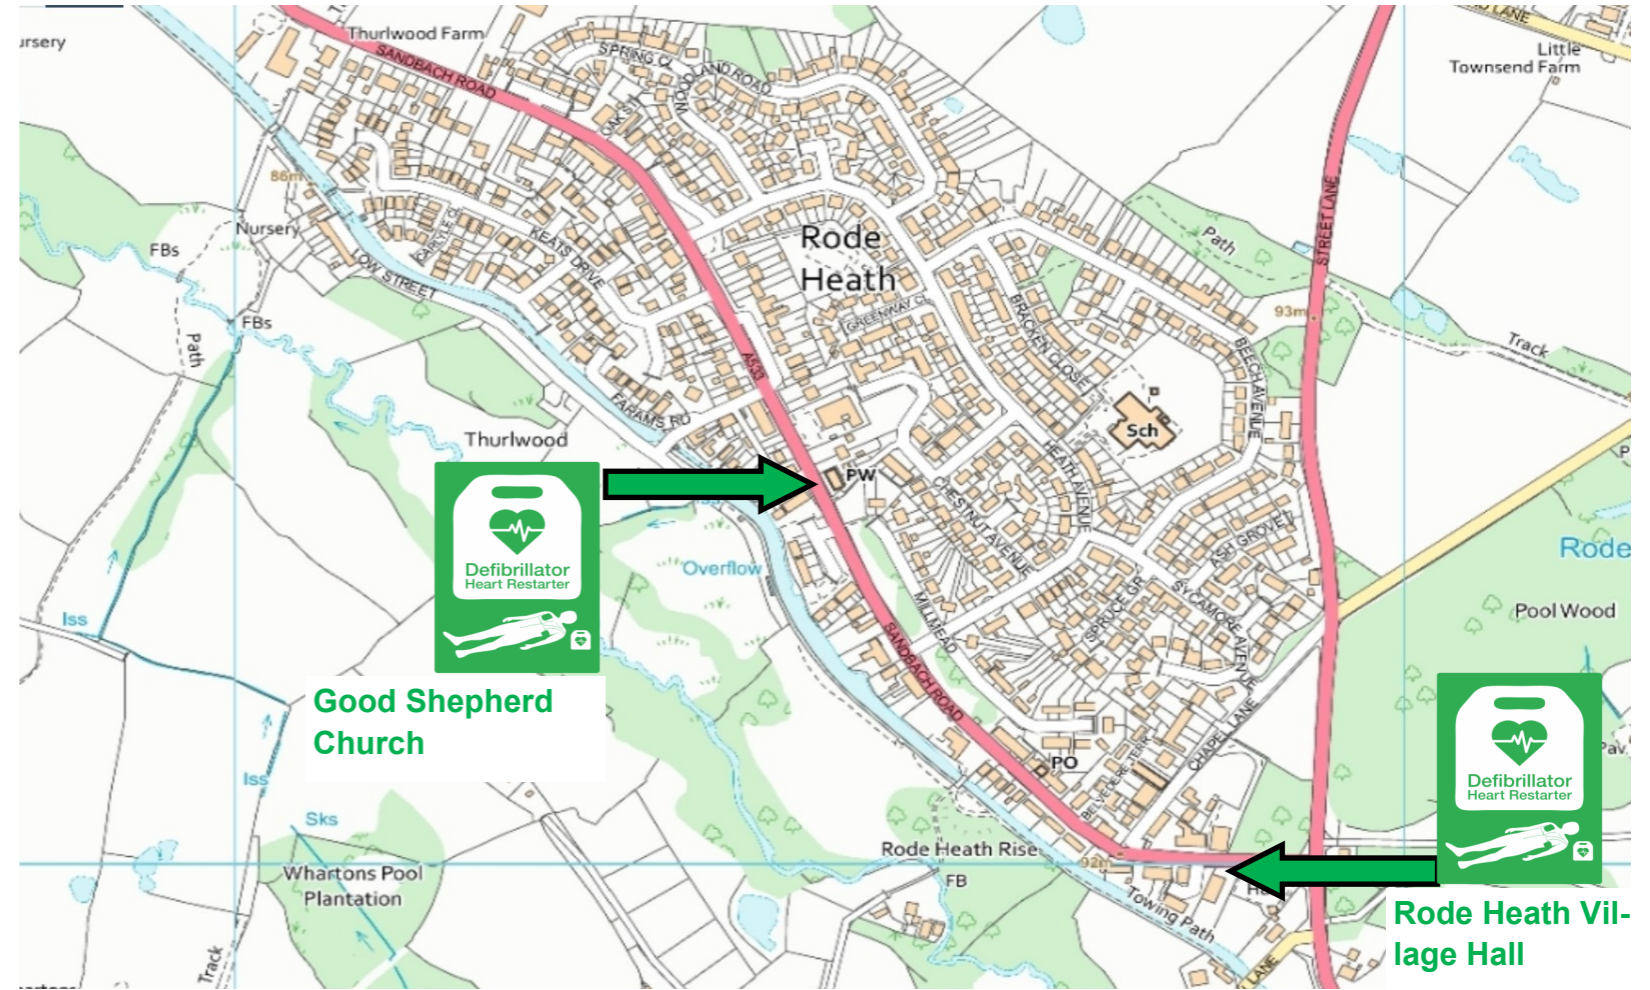

# SITES OF COMMUNITY PUBLIC ACCESS DEFIBRILLATORS (CPADs) IN ODD RODE

All sites are 24/7 access. The Parish Council is committed to increasing the number of sites in the Parish and the maps will be updated once new sites are added.

N.B. The Woodcock's Well School site is not a Parish Council site

## RODE HEATH CPADs