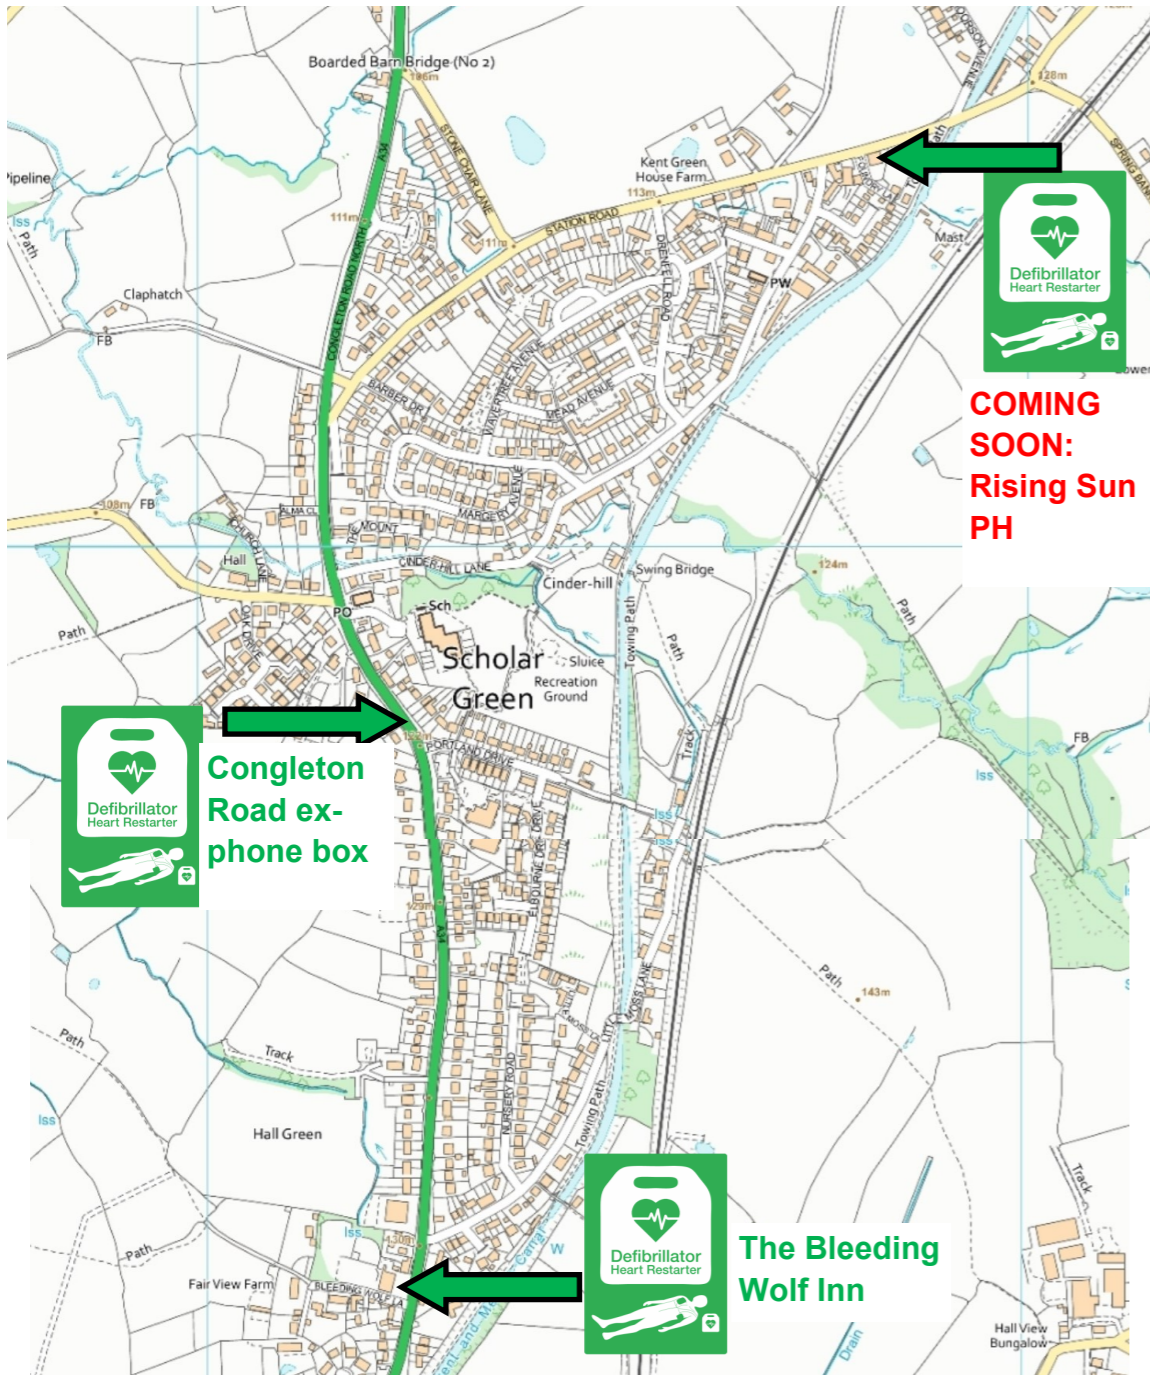

SITES OF COMMUNITY PUBLIC ACCESS DEFIBRILLATORS (CPADs) IN ODD RODE

All sites are 24/7 access. The Parish Council is committed to increasing the number of sites in the Parish and the maps will be updated once new sites are added.

N.B. The Woodcock's Well School site is not a Parish Council site

SCHOLAR GREEN CPADs